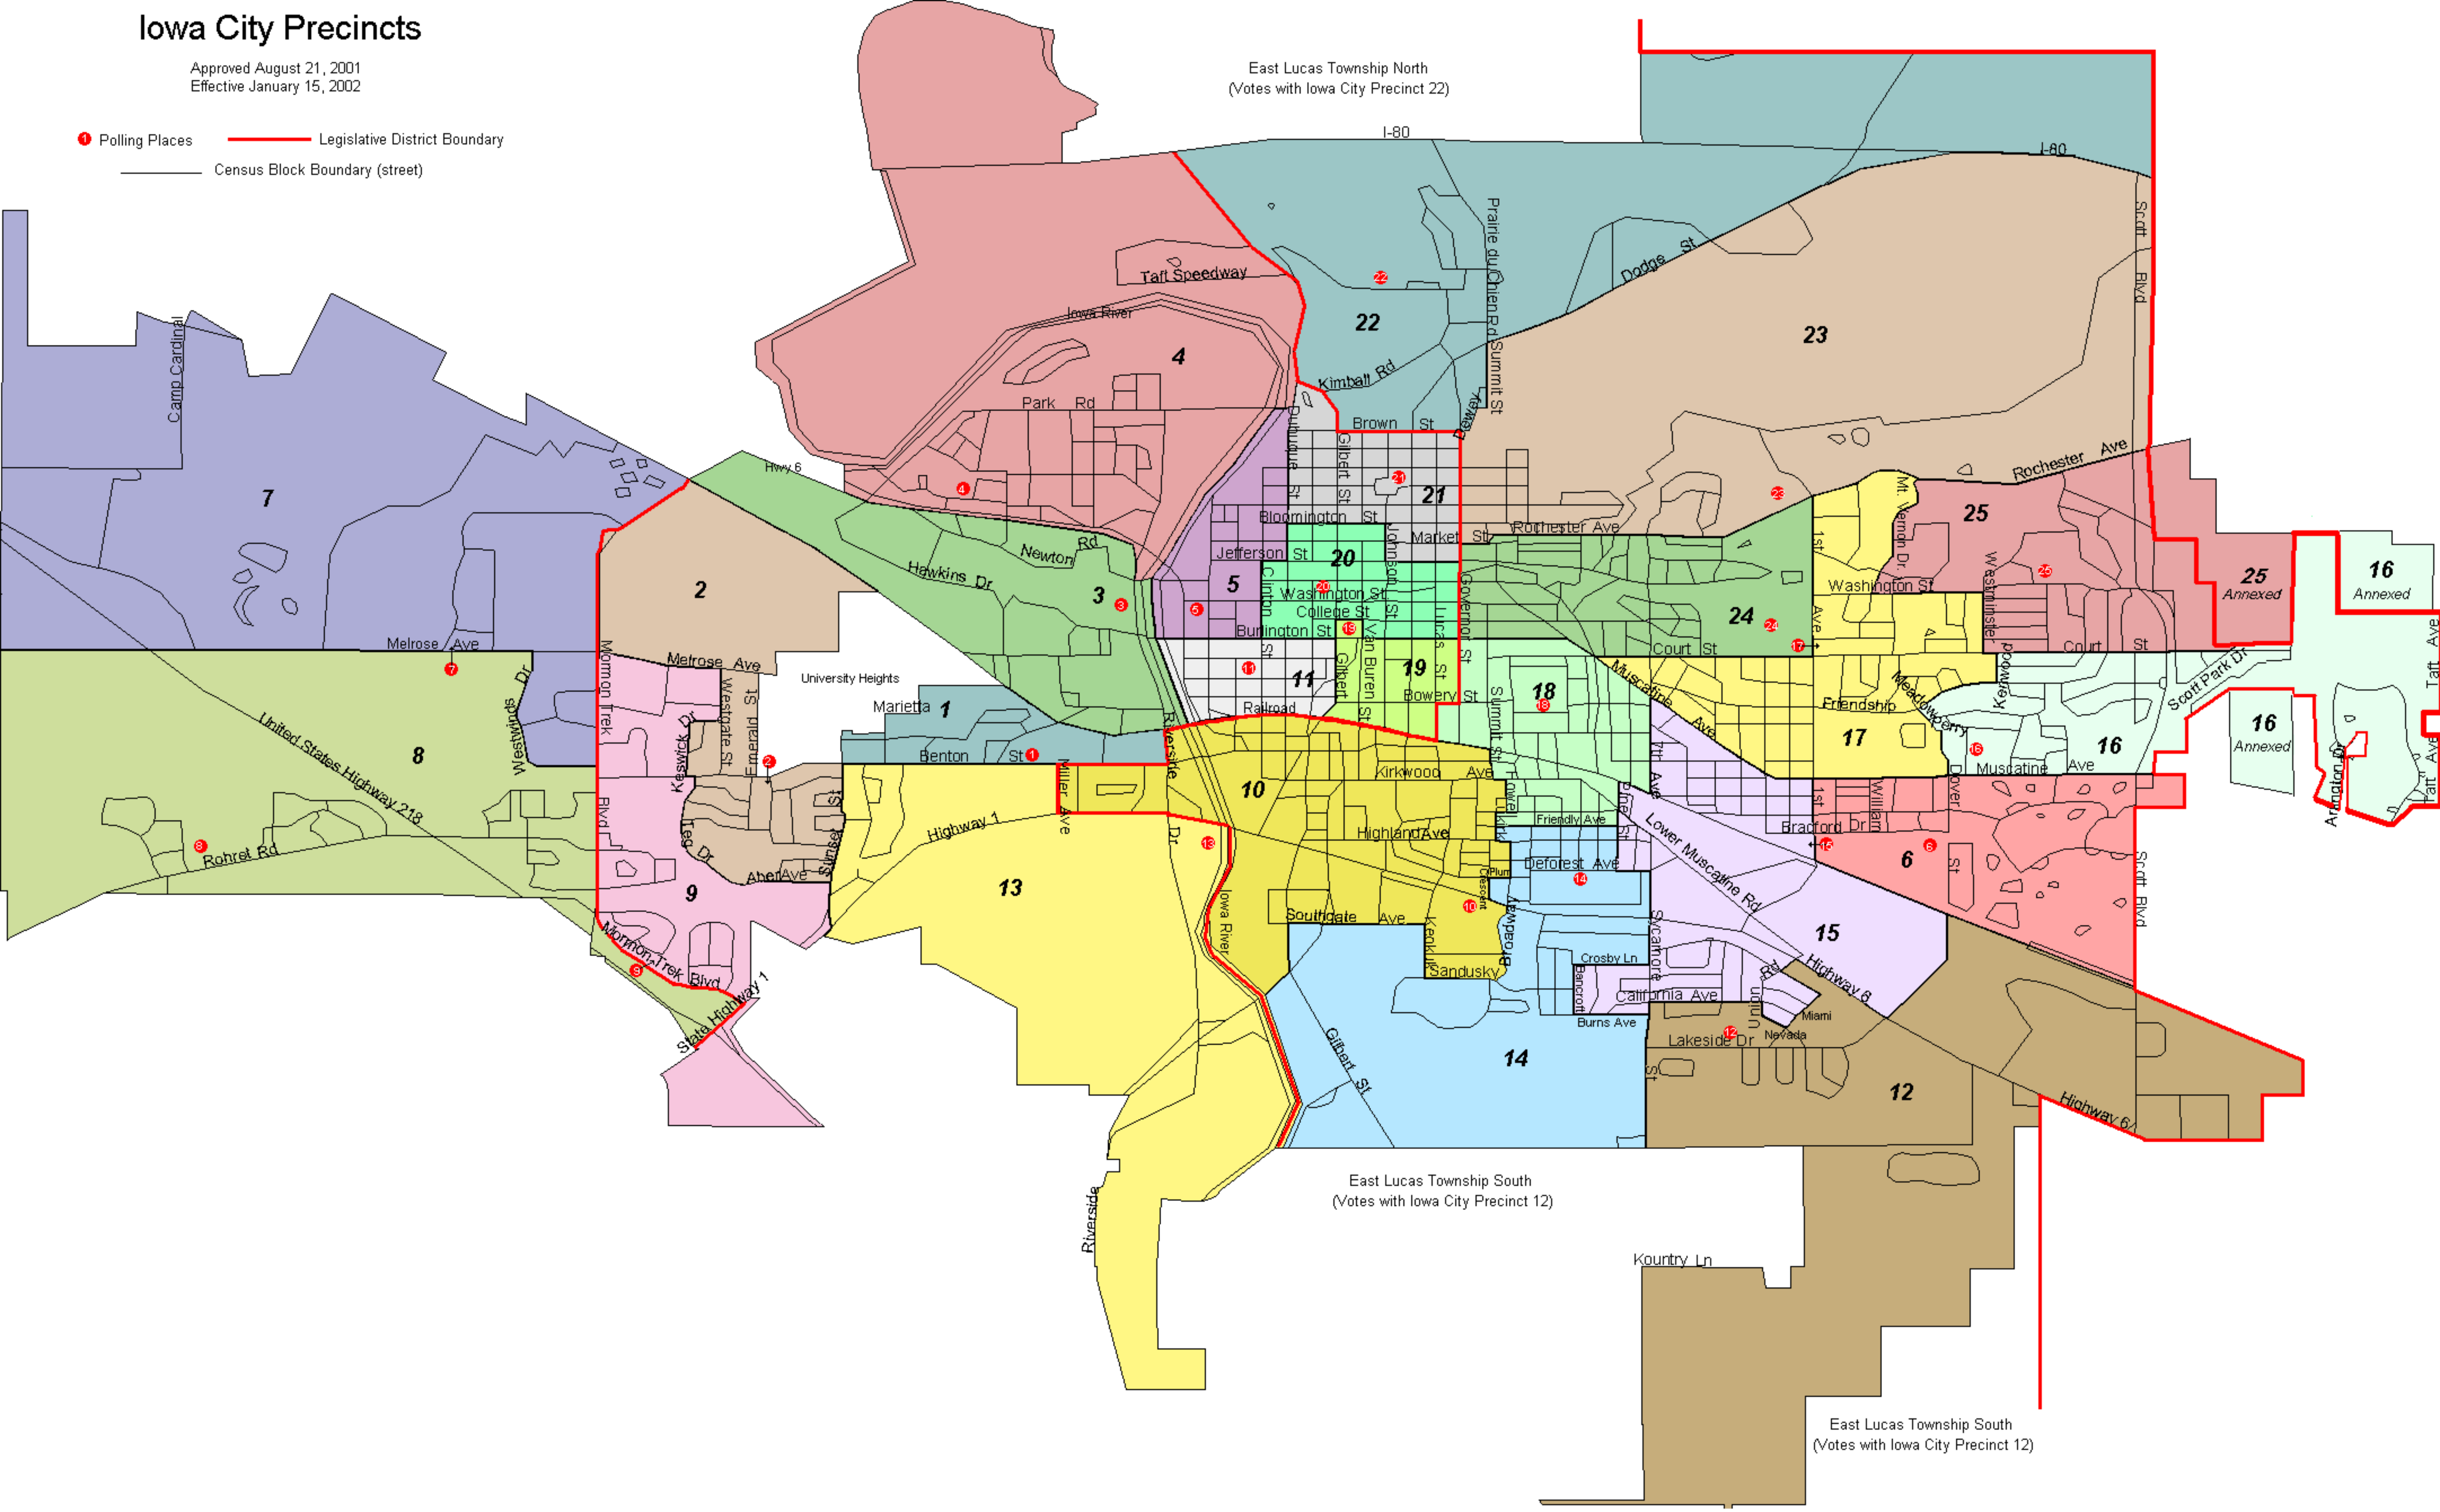

Iowa City Precincts

Approved August 21, 2001
Effective January 15, 2002

-  Polling Places
-  Legislative District Boundary
-  Census Block Boundary (street)

East Lucas Township North
(Votes with Iowa City Precinct 22)

East Lucas Township South
(Votes with Iowa City Precinct 12)

East Lucas Township South
(Votes with Iowa City Precinct 12)